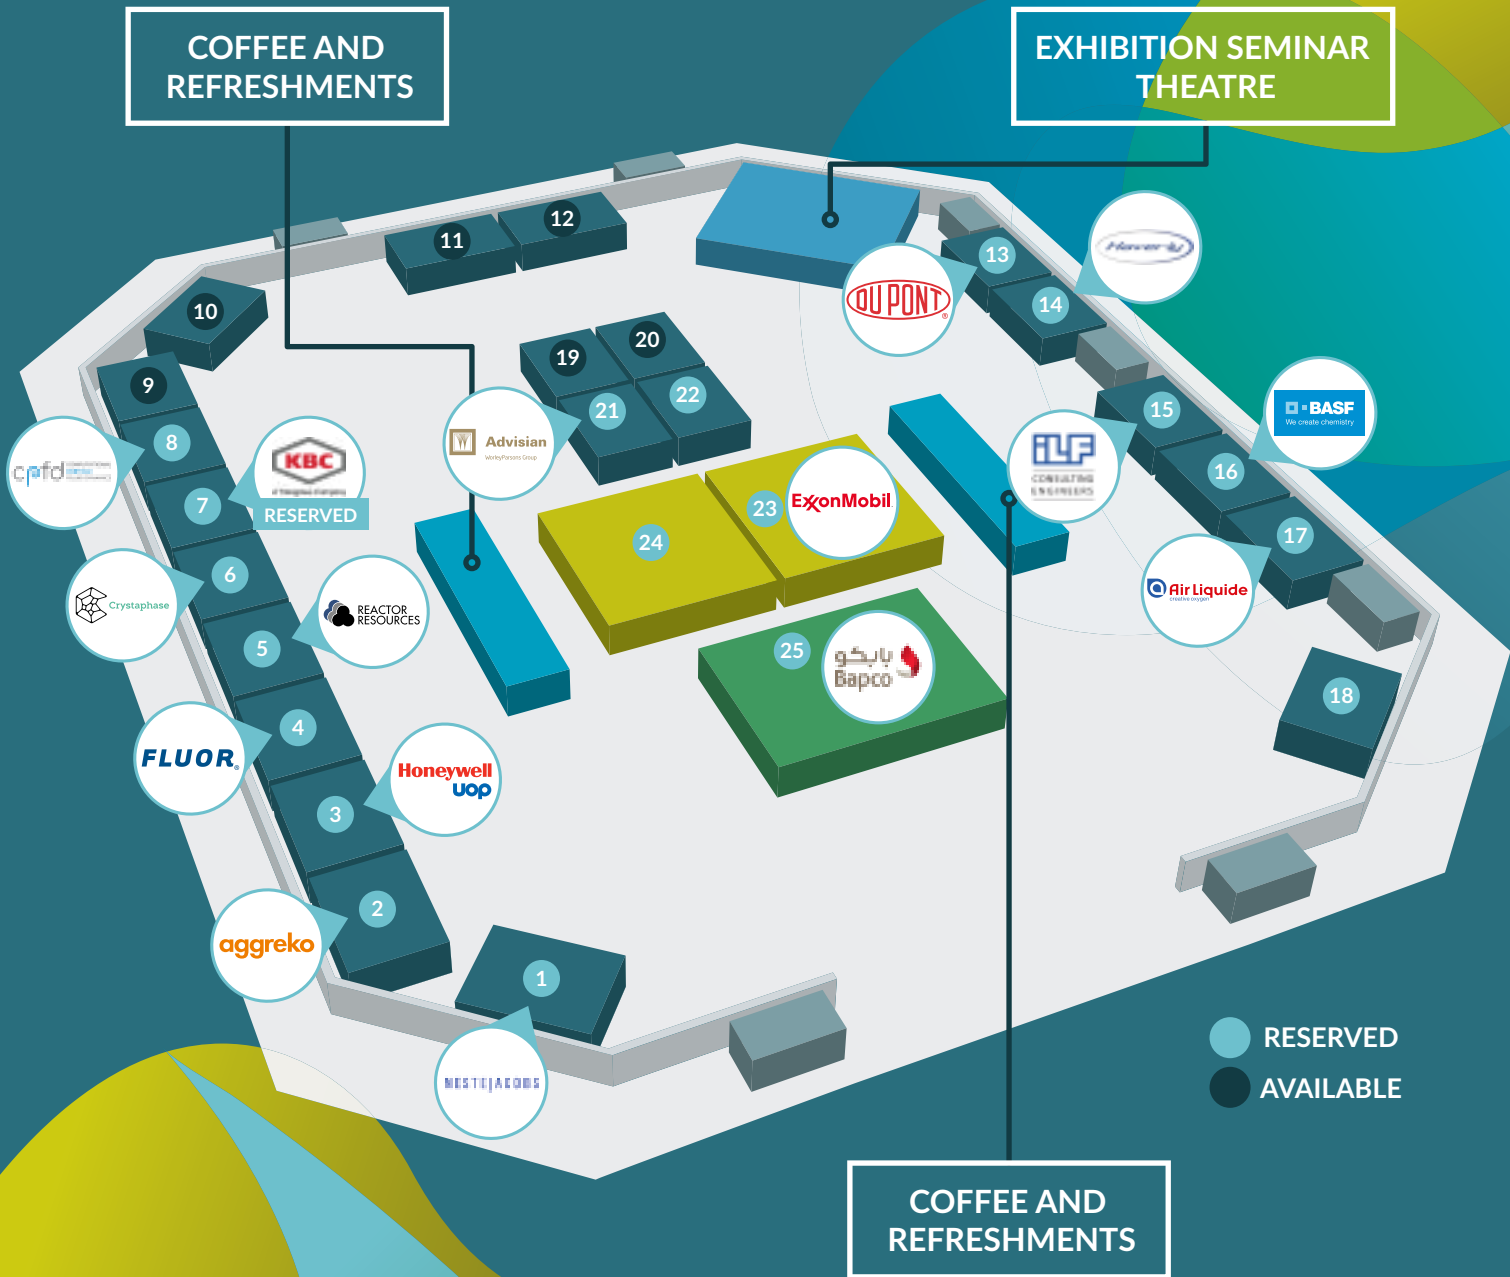

Floorplan

Sponsors:

For more information please contact Enrique Schindelheim on
Enrique.schindelheim@wraconferences.com or on +44 207 384 7984